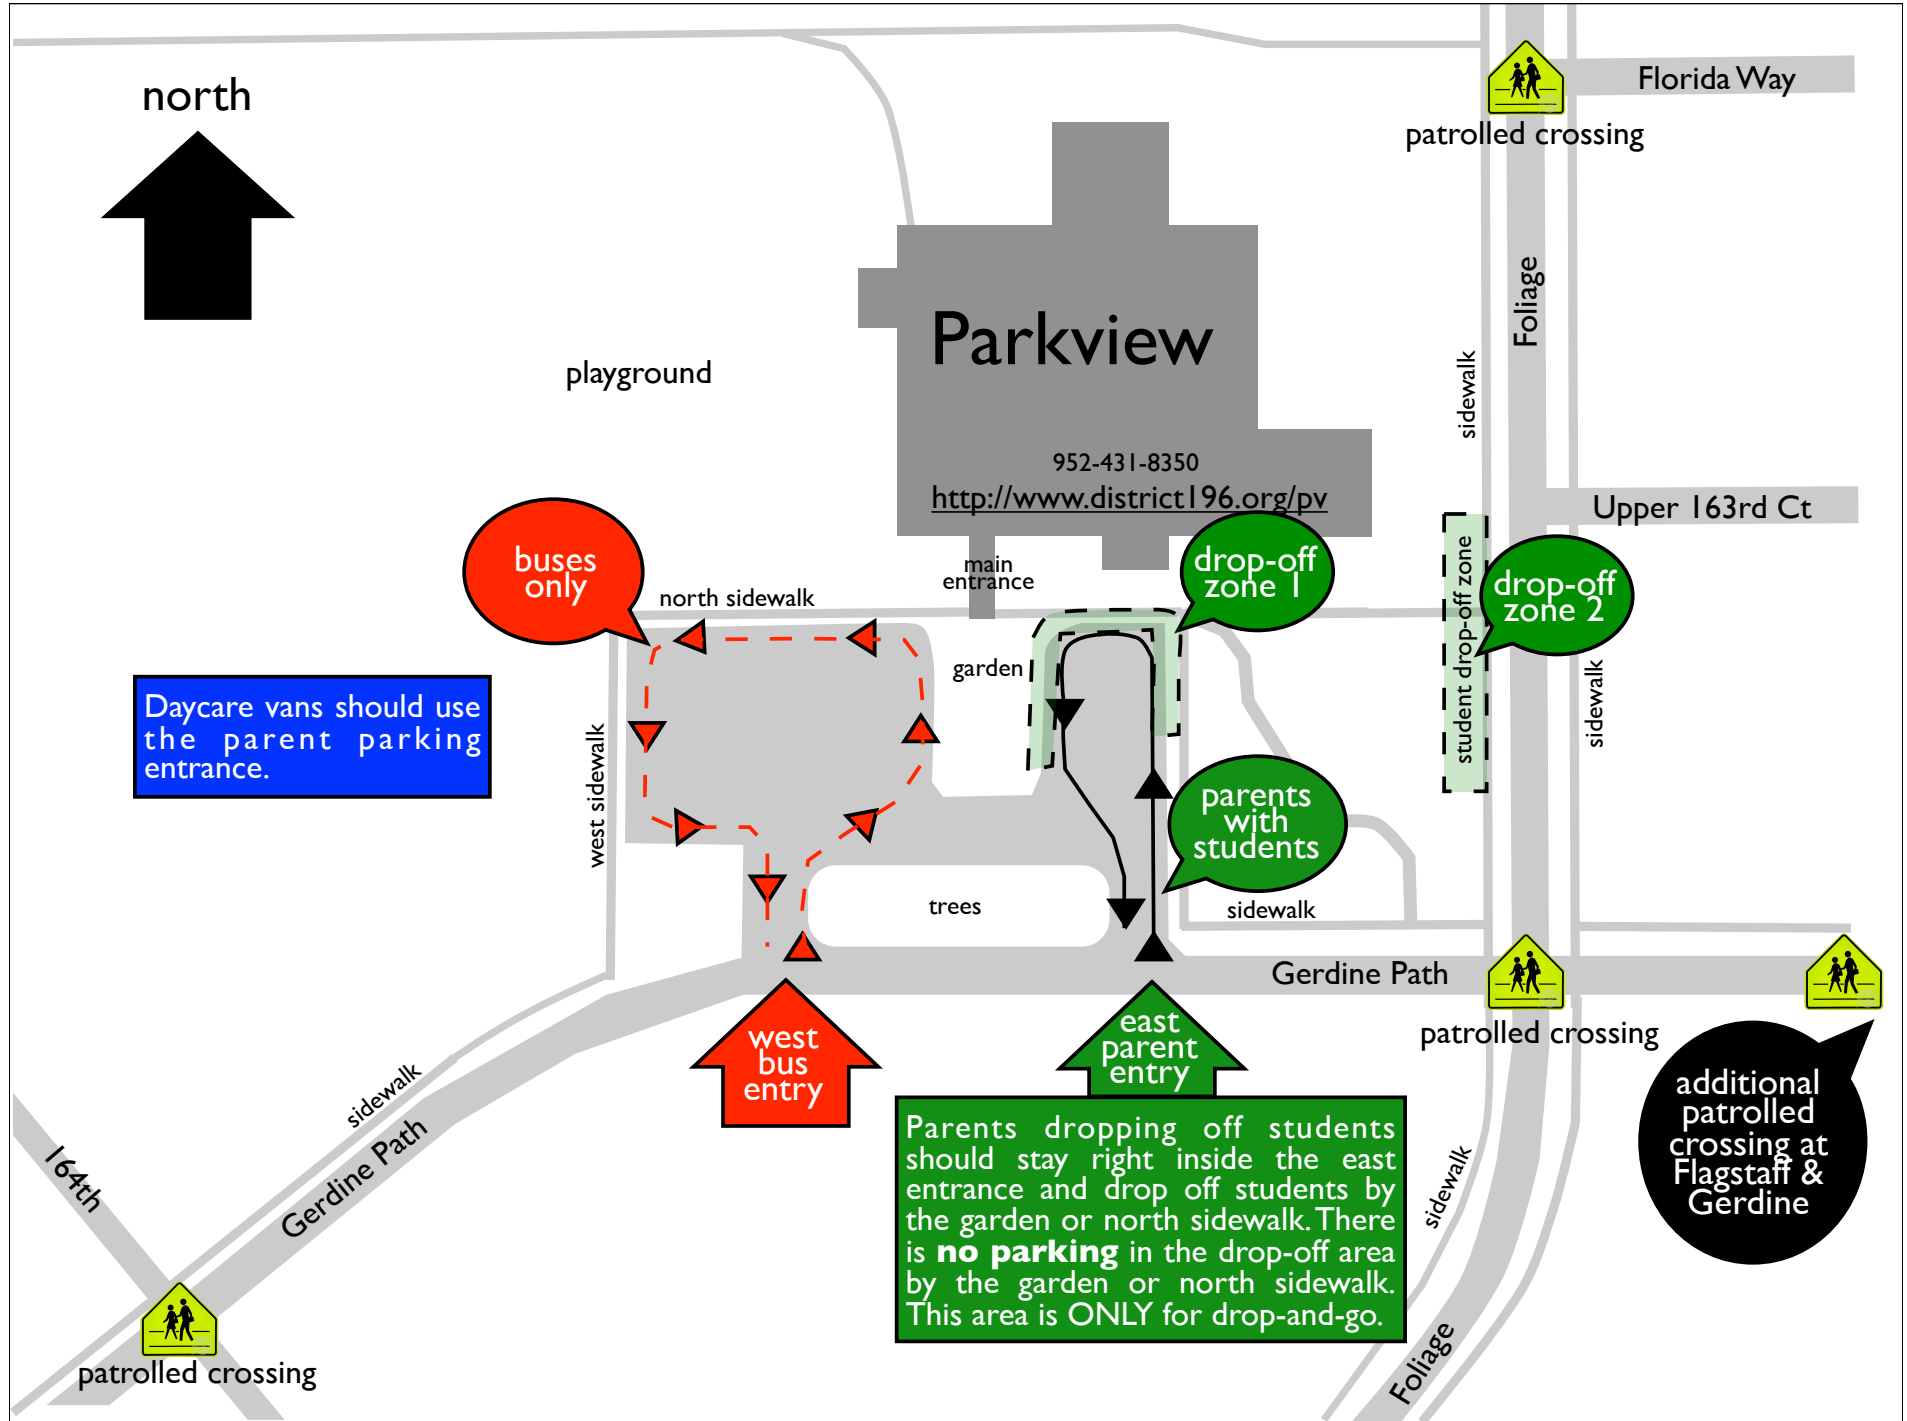

north

Parkview

952-431-8350

<http://www.district196.org/pv>

playground

main entrance

north sidewalk

garden

trees

Foliage

Florida Way

patrolled crossing

Upper 163rd Ct

buses only

drop-off zone 1

drop-off zone 2

Daycare vans should use the parent parking entrance.

west sidewalk

student drop-off zone

sidewalk

parents with students

sidewalk

Gerdine Path

patrolled crossing

west bus entry

east parent entry

Parents dropping off students should stay right inside the east entrance and drop off students by the garden or north sidewalk. There is **no parking** in the drop-off area by the garden or north sidewalk. This area is **ONLY** for drop-and-go.

additional patrolled crossing at Flagstaff & Gerdine

164th

Gerdine Path

sidewalk

sidewalk

Foliage

patrolled crossing