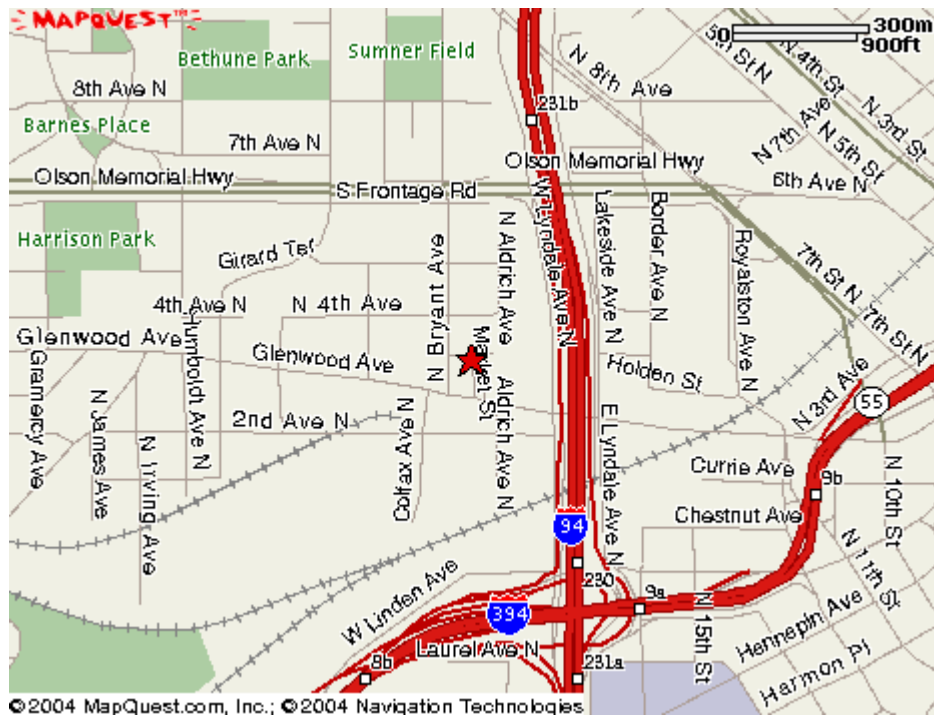

## International Market Square

275 Market Street  
Minneapolis, MN 55405

### Driving Directions:

- Take CEDAR AVE N to MN-62 W
- Merge onto I-35W N toward Minneapolis
- Merge onto MN-65 via the exit on the left –toward DOWNTOWN EXITS
- Merge onto I-94 W/US-12 W/US-52 N
- Take the LYNDAL AVE/HENNEPIN AVE exit (exit number 231B)
- Take the LYNDAL AVE SOUTH/LYNDAL AVE NORTH ramp toward HENNEPIN AVE NORTH
- Stay straight to go onto ramp
- Turn RIGHT onto S LYNDAL AVE
- S LYNDAL AVE becomes HENNEPIN AVE S.
- Turn SLIGHT LEFT to take the I-94 W/I-394 W/US-12 W ramp
- Keep RIGHT at the fork in the ramp
- Keep LEFT at the fork in the ramp
- Turn SLIGHT RIGHT onto E LYNDAL AVE N/LAKEVILLE AVE N
- Turn LEFT onto GLENWOOD AVE/CR-40
- Turn RIGHT onto MARKET ST

Estimated Time – 28 minutes